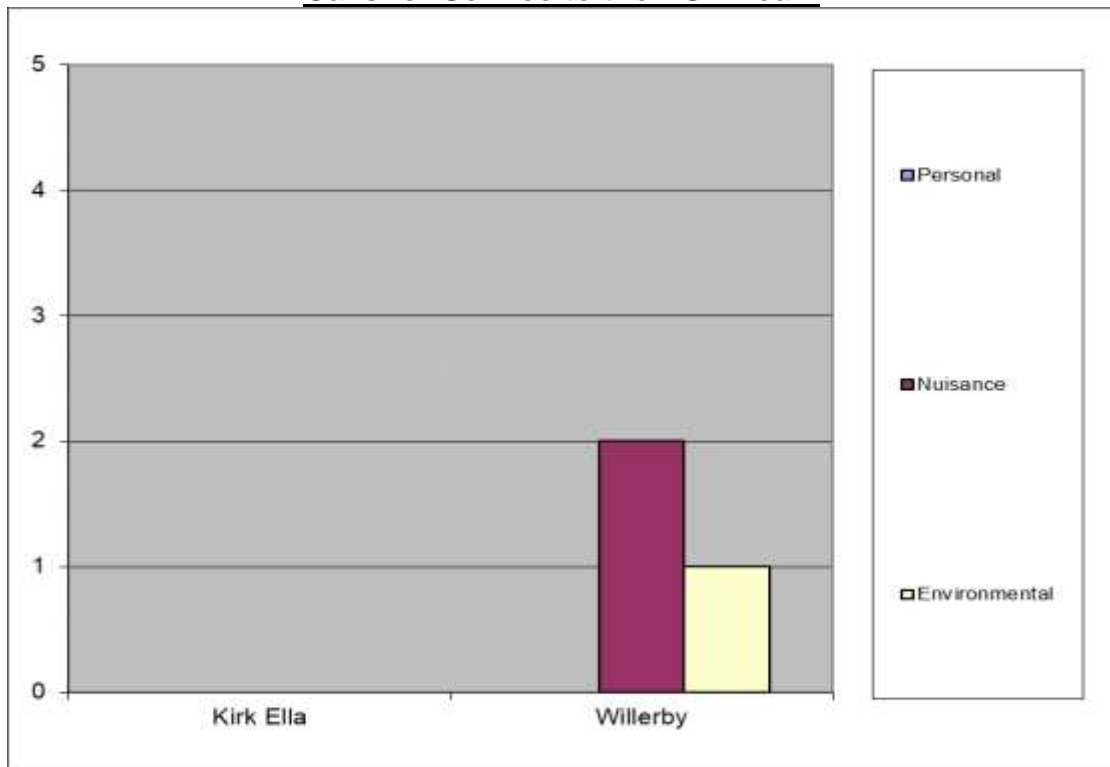

Calls for Service to the ASB Team