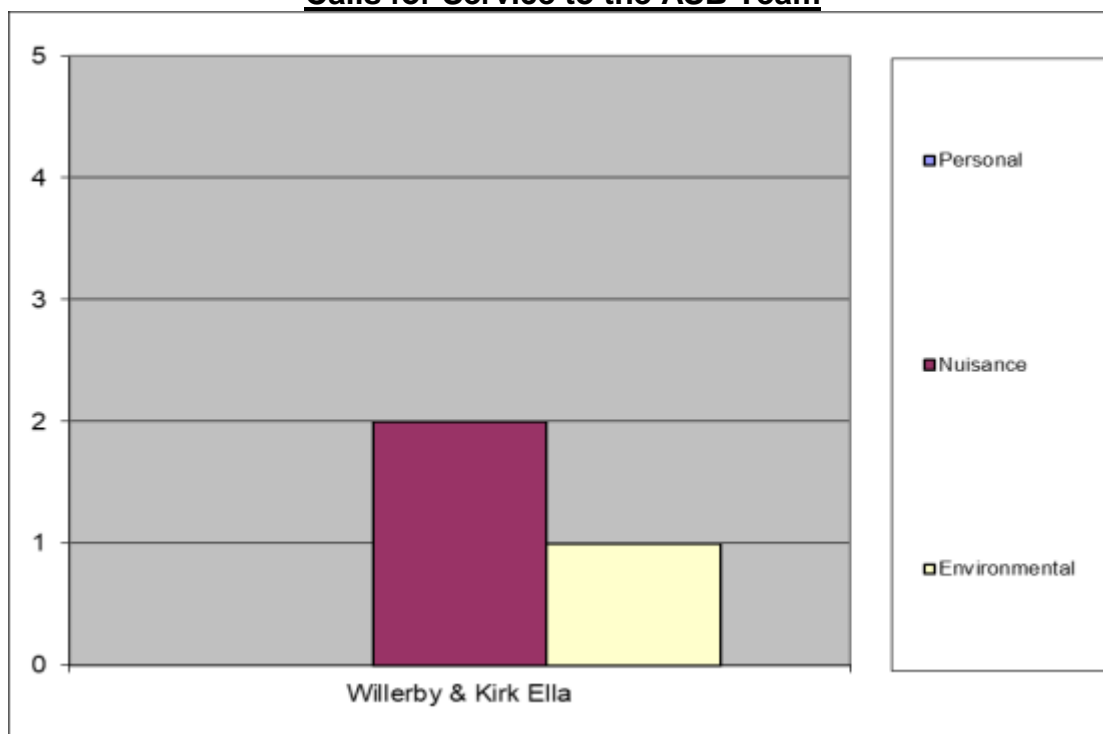

Calls for Service to the ASB Team