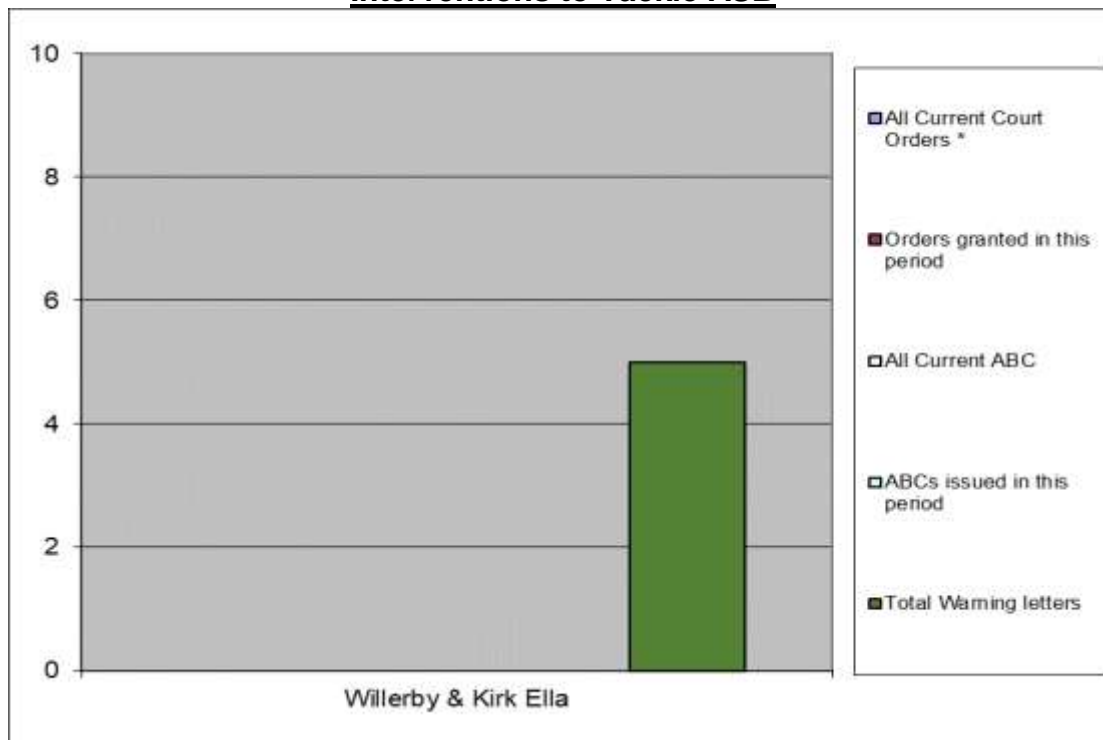

Willerby and Kirk Ella

Six month data represents 1 October 2019 to 31 March 2020

Breakdown by Ward

Interventions to Tackle ASB