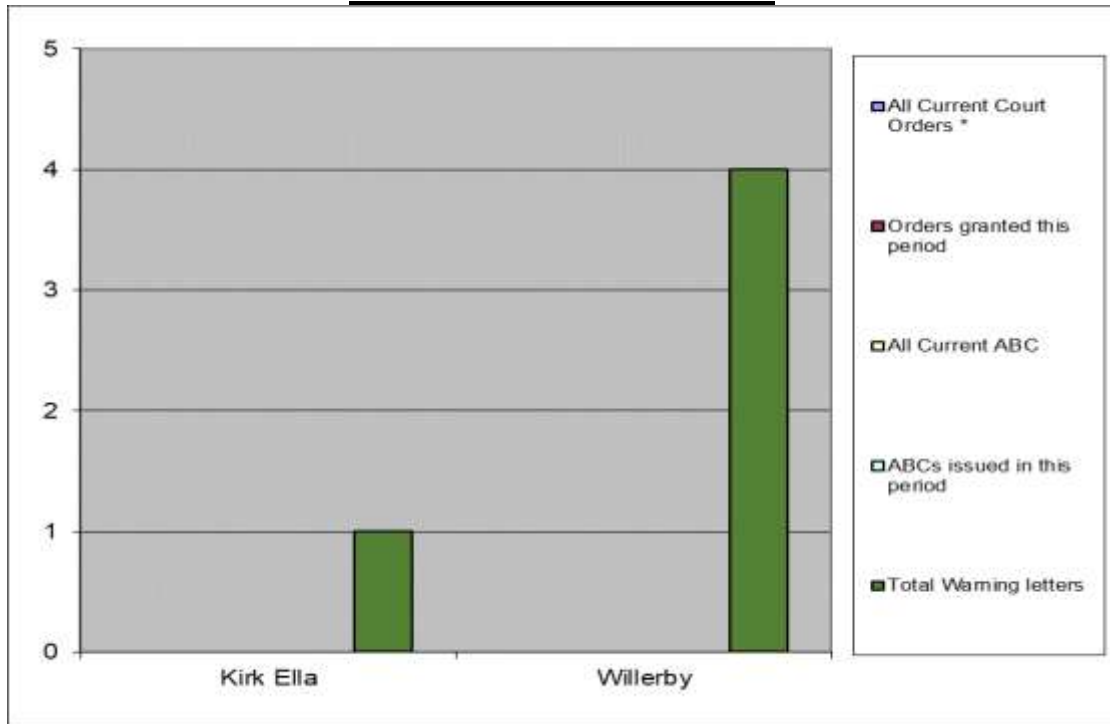

Willerby and Kirk Ella

Six month data represents 1 October 2019 to 31 March 2020

Breakdown by Parish and Town Council area

Interventions to Tackle ASB