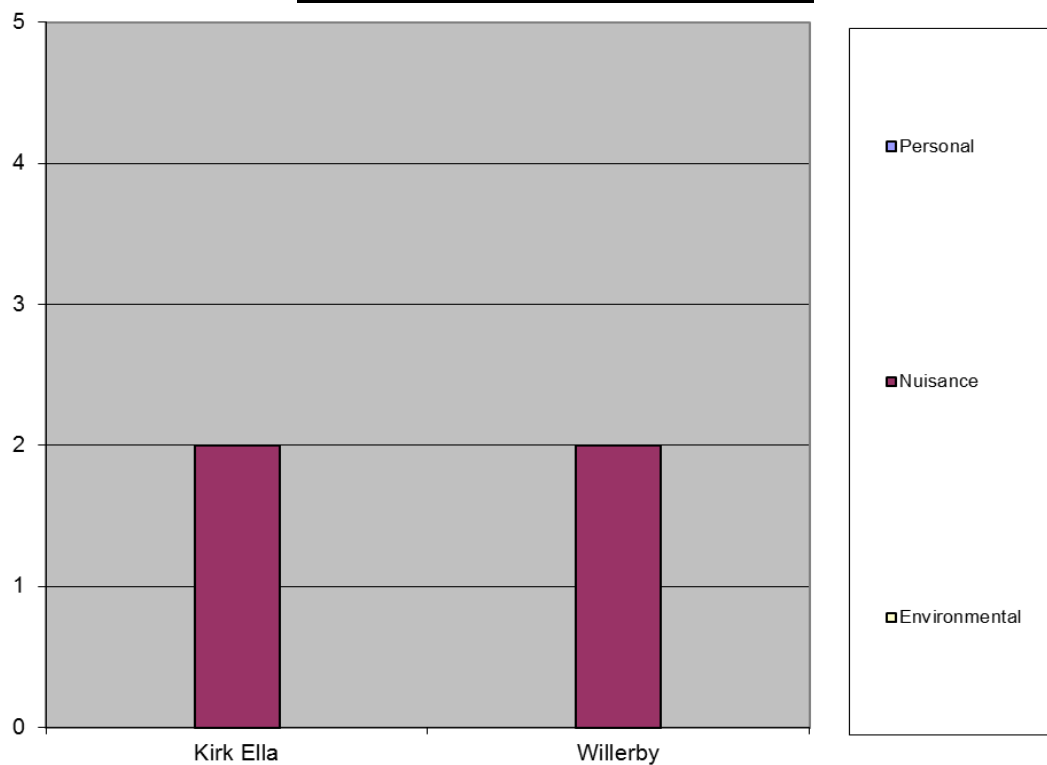

Willerby and Kirk Ella

Six month data represents 1 April 2018 to 30 September 2018

Breakdown by Parish and Town Council area

Interventions to Tackle ASB

*Court Orders include ASBOs, Criminal Behaviour Orders and Civil Injunctions

Calls for Service to the ASB Team

Willerby and Kirk Ella

Six month data represents 1 April 2018 to 30 September 2018

Breakdown by Ward

Interventions to Tackle ASB

*Court Orders include ASBOs, Criminal Behaviour Orders and Civil Injunctions

Calls for Service to the ASB Team

Willerby and Kirk Ella

Six month data represents 1 April 2018 to 30 September 2018

Neighbourhood Watch Groups and Community Projects