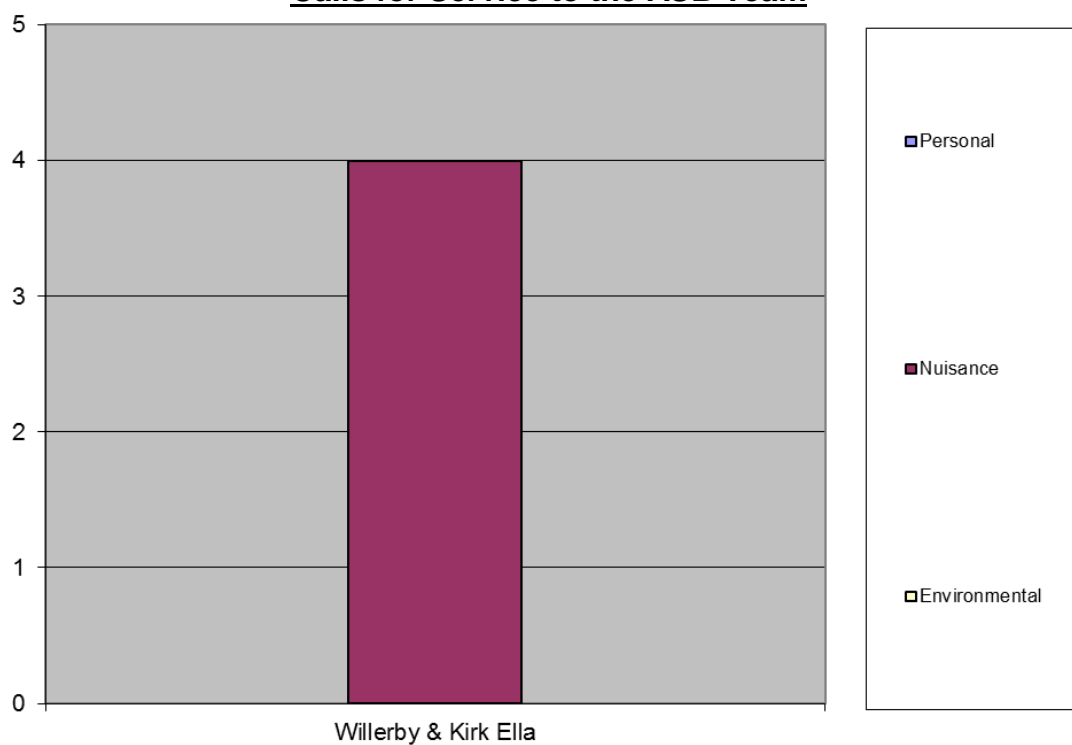

Willerby and Kirk Ella

Six month data represents 1 April 2018 to 30 September 2018

Breakdown by Parish and Town Council area

Interventions to Tackle ASB

*Court Orders include ASBOs, Criminal Behaviour Orders and Civil Injunctions

Calls for Service to the ASB Team

Willerby and Kirk Ella

Six month data represents 1 April 2018 to 30 September 2018

Breakdown by Ward

Interventions to Tackle ASB

*Court Orders include ASBOs, Criminal Behaviour Orders and Civil Injunctions

Calls for Service to the ASB Team

Willerby and Kirk Ella

Six month data represents 1 April 2018 to 30 September 2018

Neighbourhood Watch Groups and Community Projects