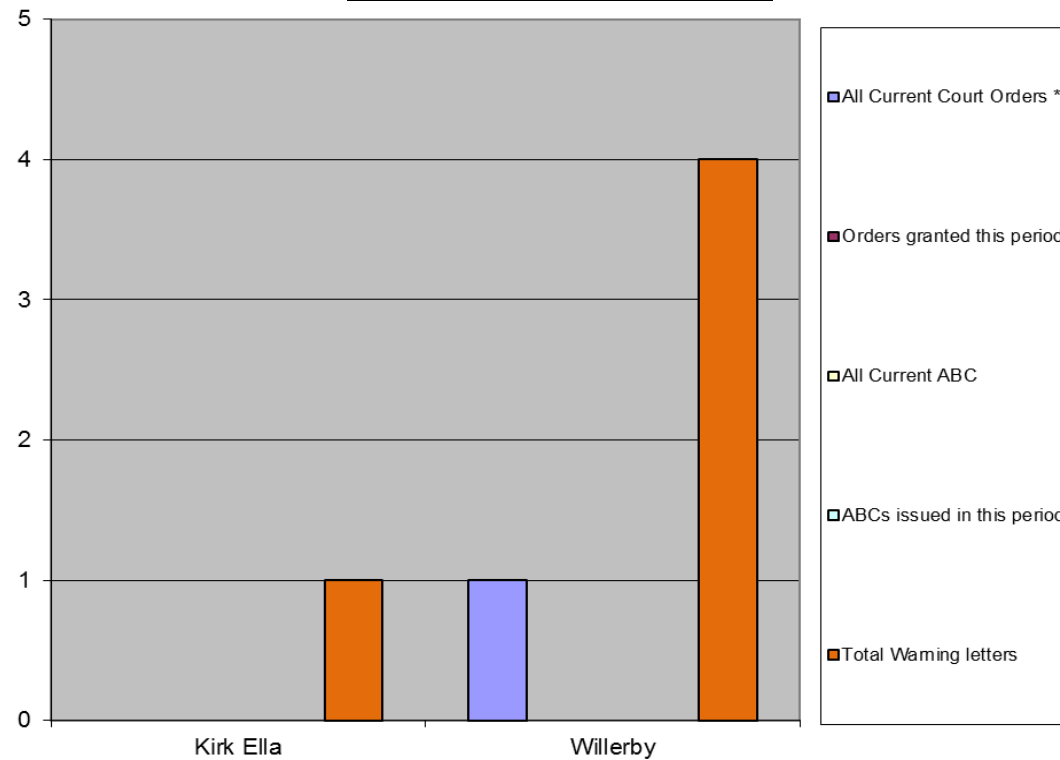

Willerby and Kirk Ella

Six month data represents 1 April 2018 to 30 September 2018

Breakdown by Parish and Town Council area

Interventions to Tackle ASB

*Court Orders include ASBOs, Criminal Behaviour Orders and Civil Injunctions

Calls for Service to the ASB Team

Willerby and Kirk Ella

Six month data represents 1 April 2018 to 30 September 2018

Breakdown by Ward

Interventions to Tackle ASB

*Court Orders include ASBOs, Criminal Behaviour Orders and Civil Injunctions

Calls for Service to the ASB Team

Willerby and Kirk Ella

Six month data represents 1 April 2018 to 30 September 2018

Neighbourhood Watch Groups and Community Projects