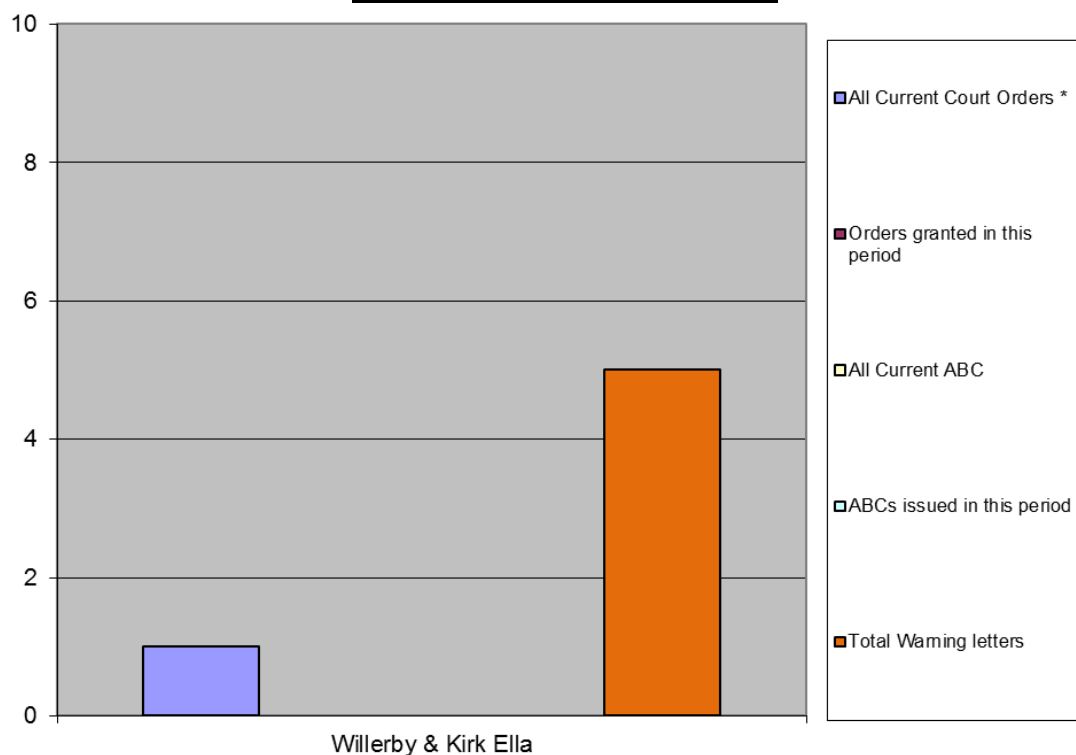

Willerby and Kirk Ella

Six month data represents 1 April 2018 to 30 September 2018

Breakdown by Parish and Town Council area

Interventions to Tackle ASB

*Court Orders include ASBOs, Criminal Behaviour Orders and Civil Injunctions

Calls for Service to the ASB Team

Willerby and Kirk Ella

Six month data represents 1 April 2018 to 30 September 2018

Breakdown by Ward

Interventions to Tackle ASB

*Court Orders include ASBOs, Criminal Behaviour Orders and Civil Injunctions

Calls for Service to the ASB Team

Willerby and Kirk Ella

Six month data represents 1 April 2018 to 30 September 2018

Neighbourhood Watch Groups and Community Projects