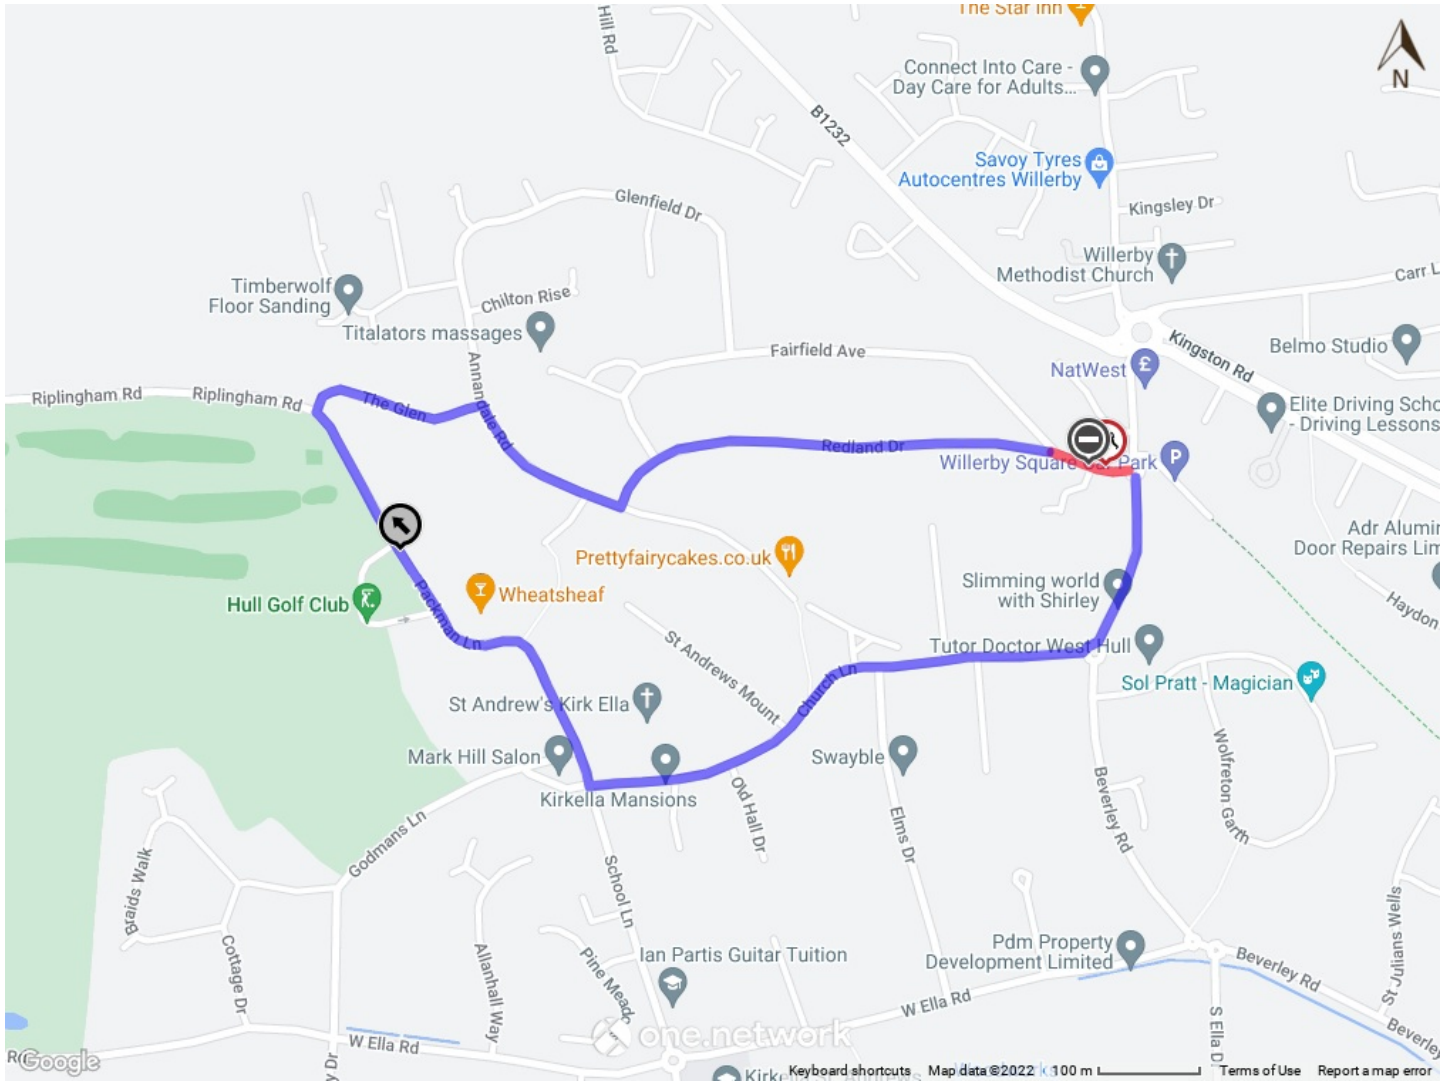

**PROPOSED PLAN OF WORKS AND ASSOCIATED DIVERSION**

**Site :** Redland Drive, Kirk Ella **Plan Number:** 130961910 **Dates:** 3rd February 2023 **Drawn by:** Charlie Dunkerley

Map data © [Google Terms of Use](https://www.google.com/terms-of-use/)

Map data © [Google Terms of Use](#)