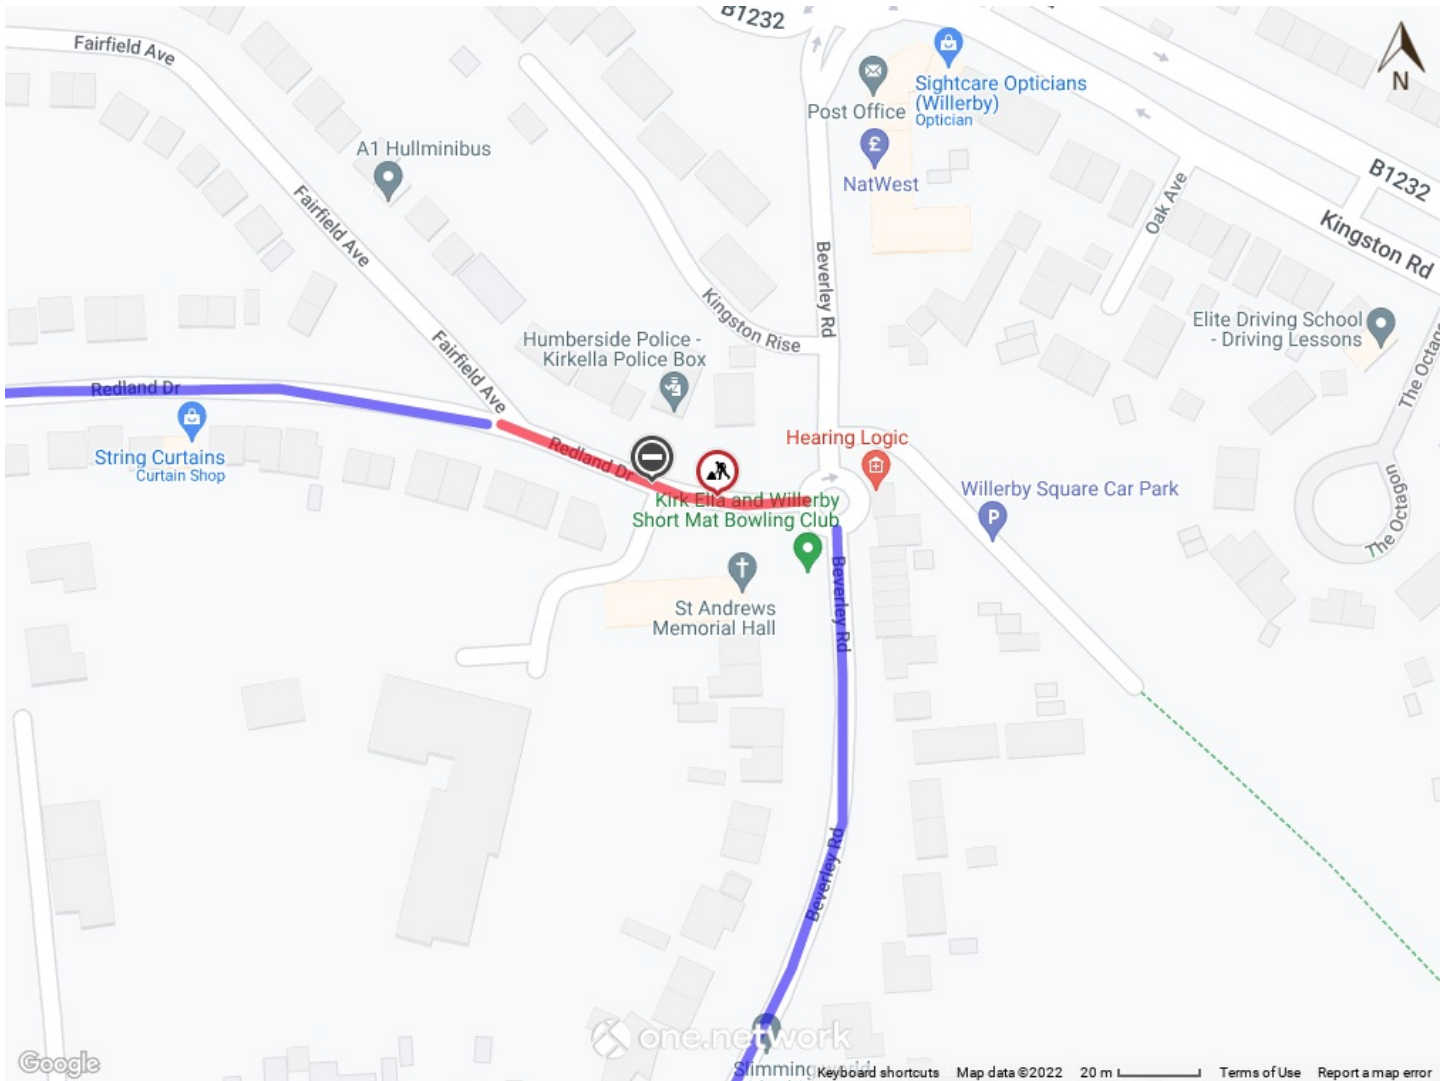

**PROPOSED PLAN OF WORKS AND ASSOCIATED DIVERSION**

**Site :** Redland Drive, Kirk Ella **Plan Number:** 130961910 **Dates:** 3rd February 2023 **Drawn by:** Charlie Dunkerley

Map data © [Google Terms of Use](https://www.google.com/terms-of-use/)

Map data © [Google Terms of Use](#)