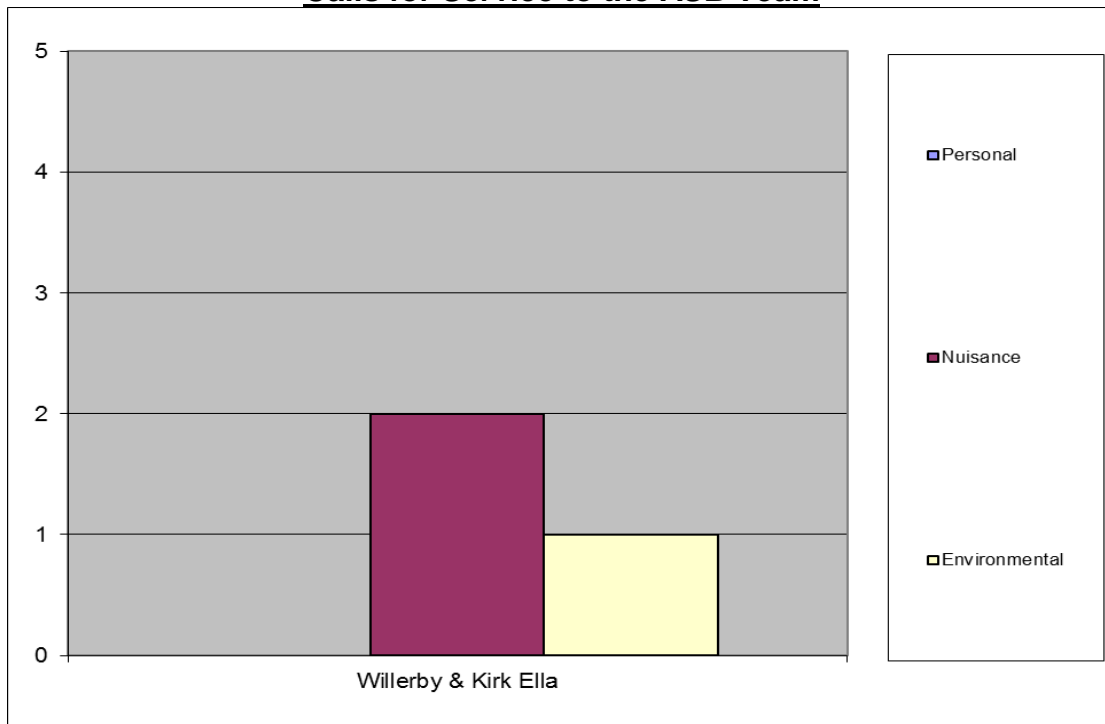

Calls for Service to the ASB Team

Willerby and Kirk Ella

Six month data represents 1 October 2016 to 31 March 2017

Breakdown by Ward

Interventions to Tackle ASB

*Court Orders include ASBOs, Criminal Behaviour Orders and Civil Injunctions

Calls for Service to the ASB Team

Willerby and Kirk Ella

Six month data represents 1 October 2016 to 31 March 2017

Neighbourhood Watch Groups and Community Projects