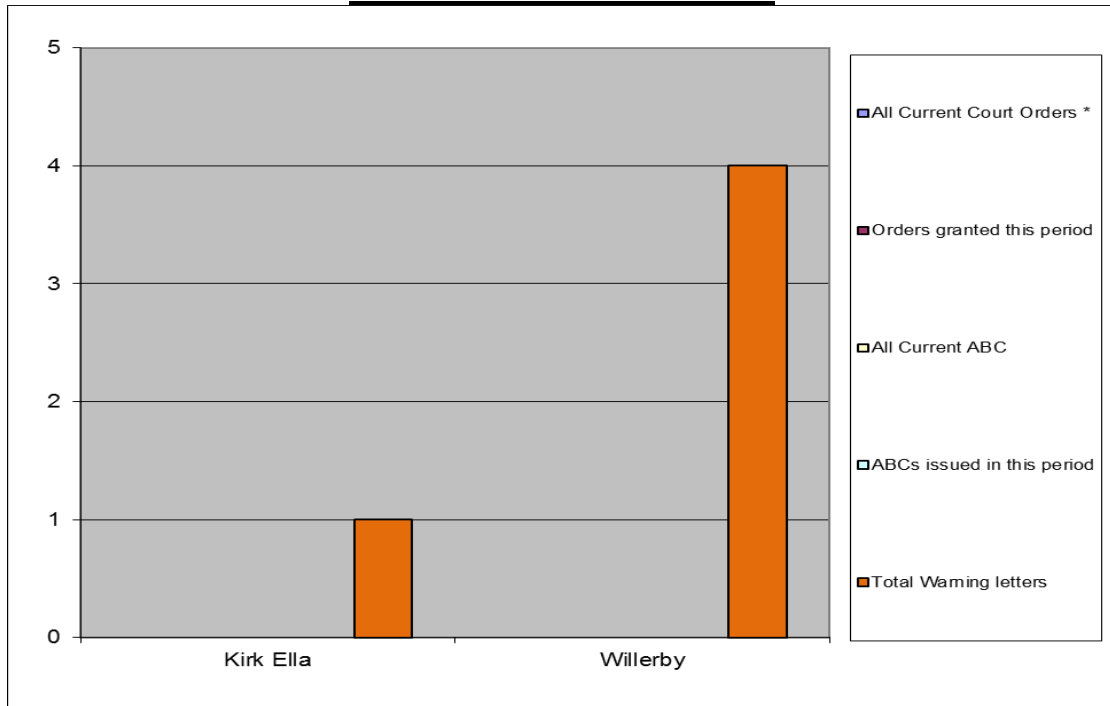

Willerby and Kirk Ella

Six month data represents 1 October 2016 to 31 March 2017

Breakdown by Parish and Town Council area

Interventions to Tackle ASB

*Court Orders include ASBOs, Criminal Behaviour Orders and Civil Injunctions

Calls for Service to the ASB Team

Willerby and Kirk Ella

Six month data represents 1 October 2016 to 31 March 2017

Breakdown by Ward

Interventions to Tackle ASB

*Court Orders include ASBOs, Criminal Behaviour Orders and Civil Injunctions

Calls for Service to the ASB Team

Willerby and Kirk Ella

Six month data represents 1 October 2016 to 31 March 2017

Neighbourhood Watch Groups and Community Projects