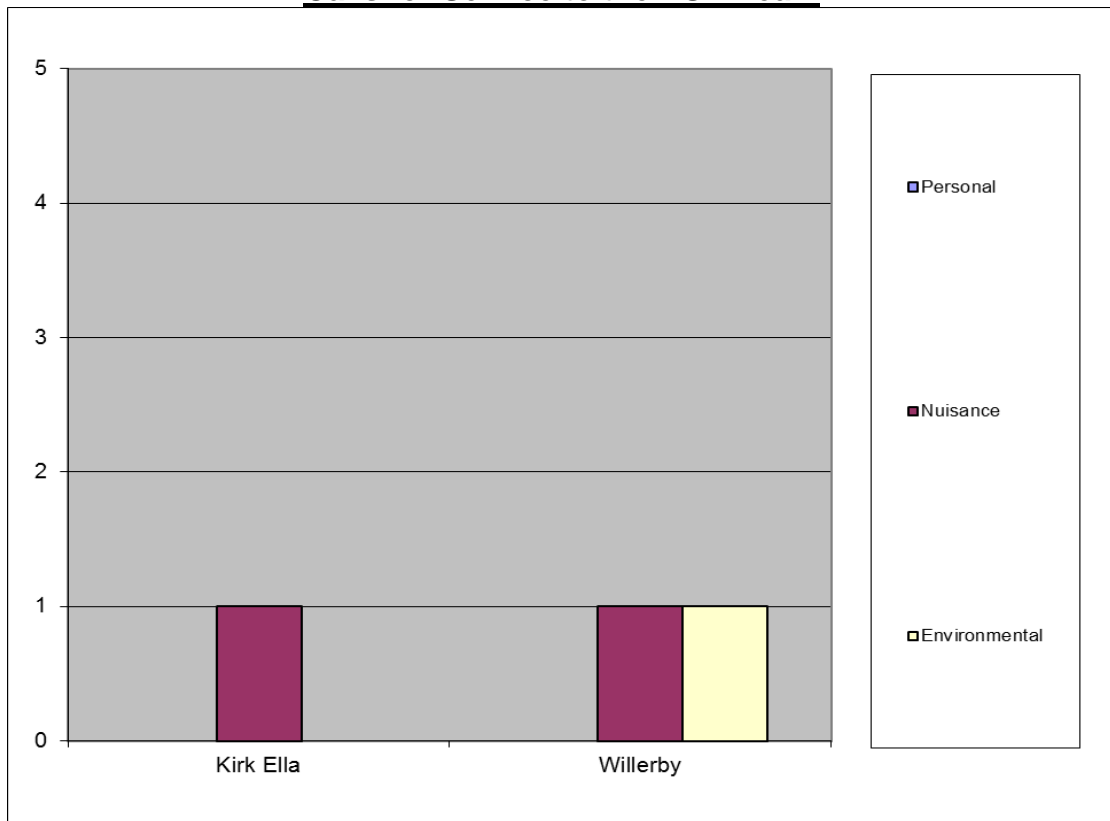

Willerby and Kirk Ella

Six month data represents 1 October 2016 to 31 March 2017

Breakdown by Parish and Town Council area

Interventions to Tackle ASB

*Court Orders include ASBOs, Criminal Behaviour Orders and Civil Injunctions

Calls for Service to the ASB Team

Willerby and Kirk Ella

Six month data represents 1 October 2016 to 31 March 2017

Breakdown by Ward

Interventions to Tackle ASB

*Court Orders include ASBOs, Criminal Behaviour Orders and Civil Injunctions

Calls for Service to the ASB Team

Willerby and Kirk Ella

Six month data represents 1 October 2016 to 31 March 2017

Neighbourhood Watch Groups and Community Projects