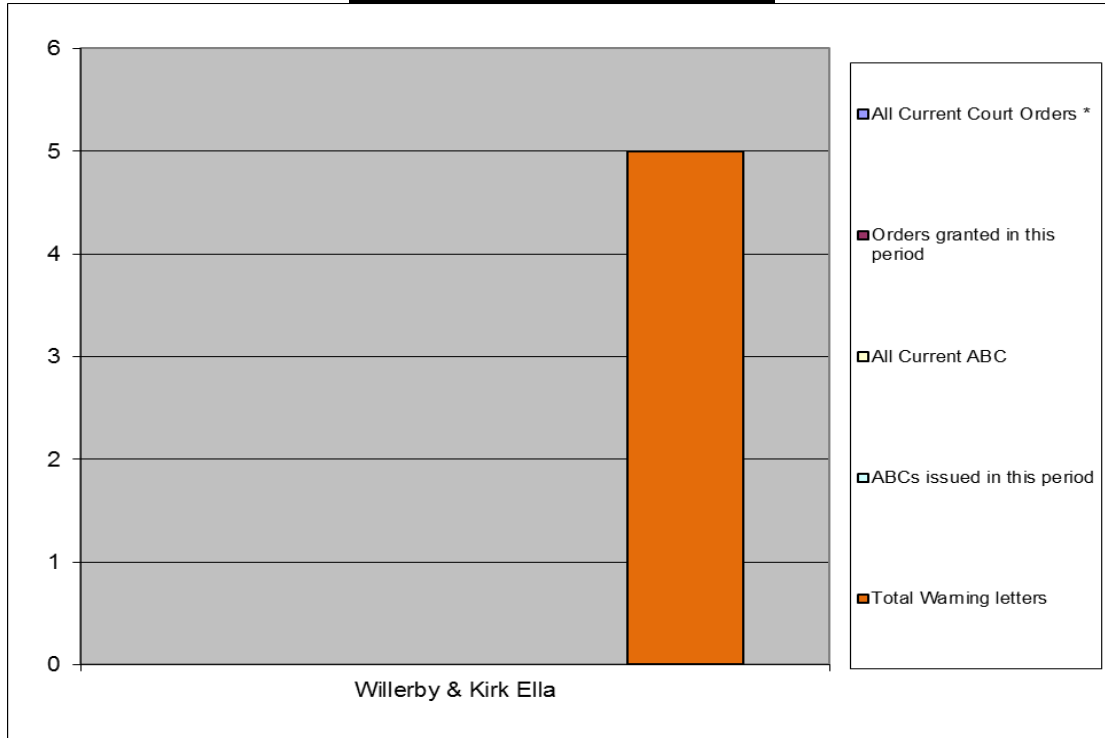

Willerby and Kirk Ella

Six month data represents 1 October 2016 to 31 March 2017

Breakdown by Parish and Town Council area

Interventions to Tackle ASB

*Court Orders include ASBOs, Criminal Behaviour Orders and Civil Injunctions

Calls for Service to the ASB Team

Willerby and Kirk Ella

Six month data represents 1 October 2016 to 31 March 2017

Breakdown by Ward

Interventions to Tackle ASB

*Court Orders include ASBOs, Criminal Behaviour Orders and Civil Injunctions

Calls for Service to the ASB Team

Willerby and Kirk Ella

Six month data represents 1 October 2016 to 31 March 2017

Neighbourhood Watch Groups and Community Projects